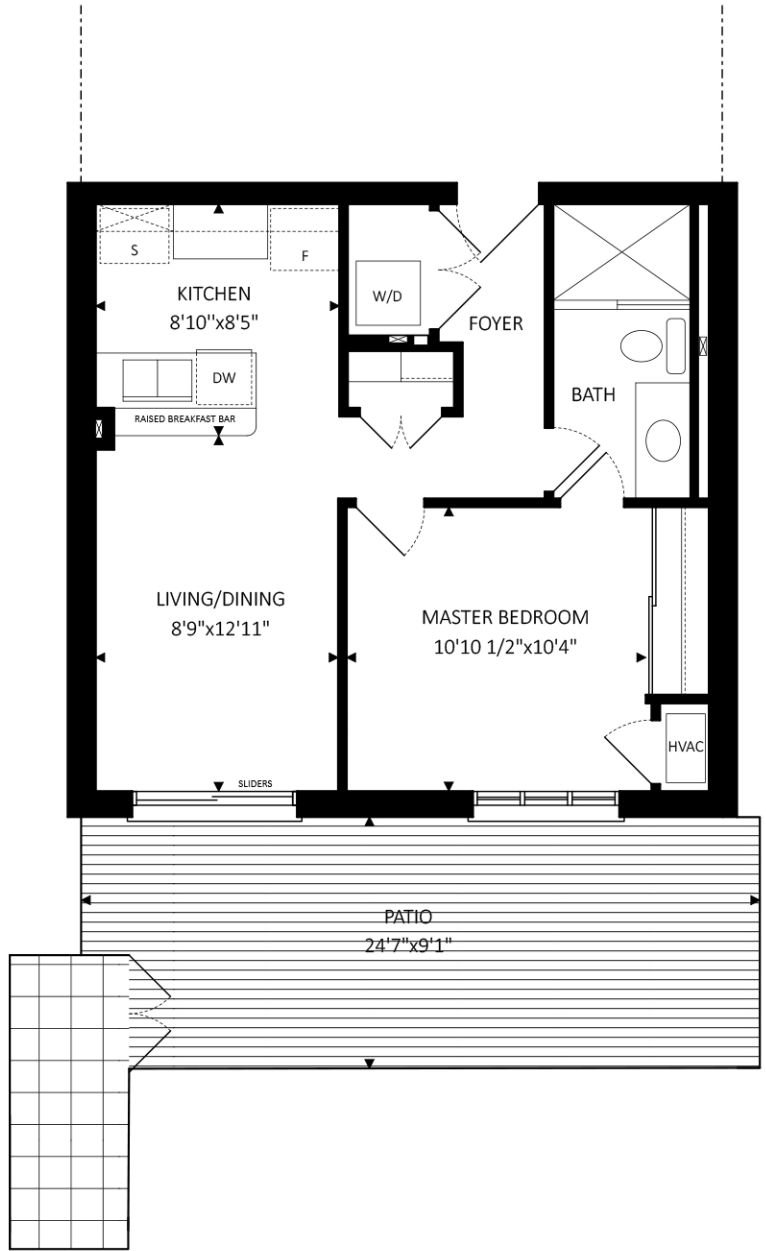

STRAWBERRY FIELDS

RESIDENCES

Ventana

MODEL F

102

1 BEDROOM

LIVING: 535.30 sq. ft.
 PATIO: 217.69 sq. ft.
 TOTAL: 752.99 sq. ft.

FIRST FLOOR