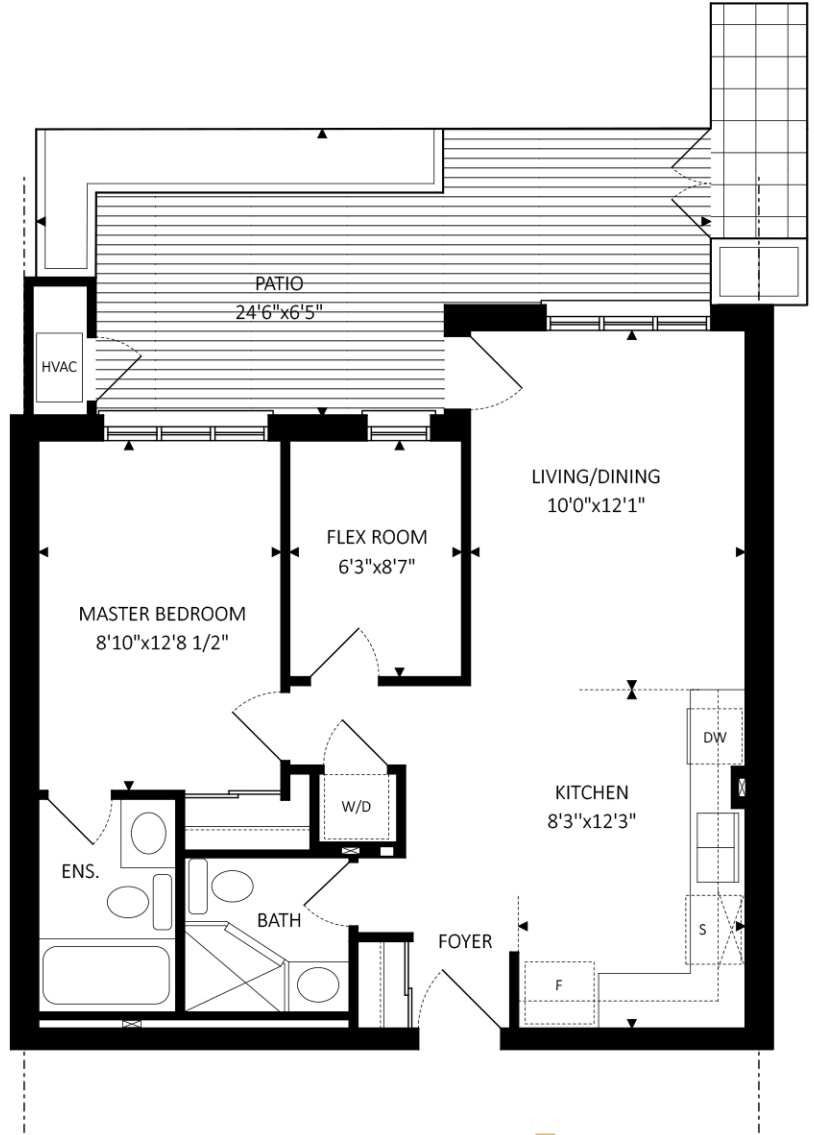

STRAWBERRY FIELDS

RESIDENCES

Paul

MODEL B

105, 108, 109, 110, 114, 115, 116

1 BEDROOM + FLEX

LIVING: 649.00 sq. ft.
 PATIO: 204.74 sq. ft.
 TOTAL: 853.74 sq. ft.

FIRST FLOOR