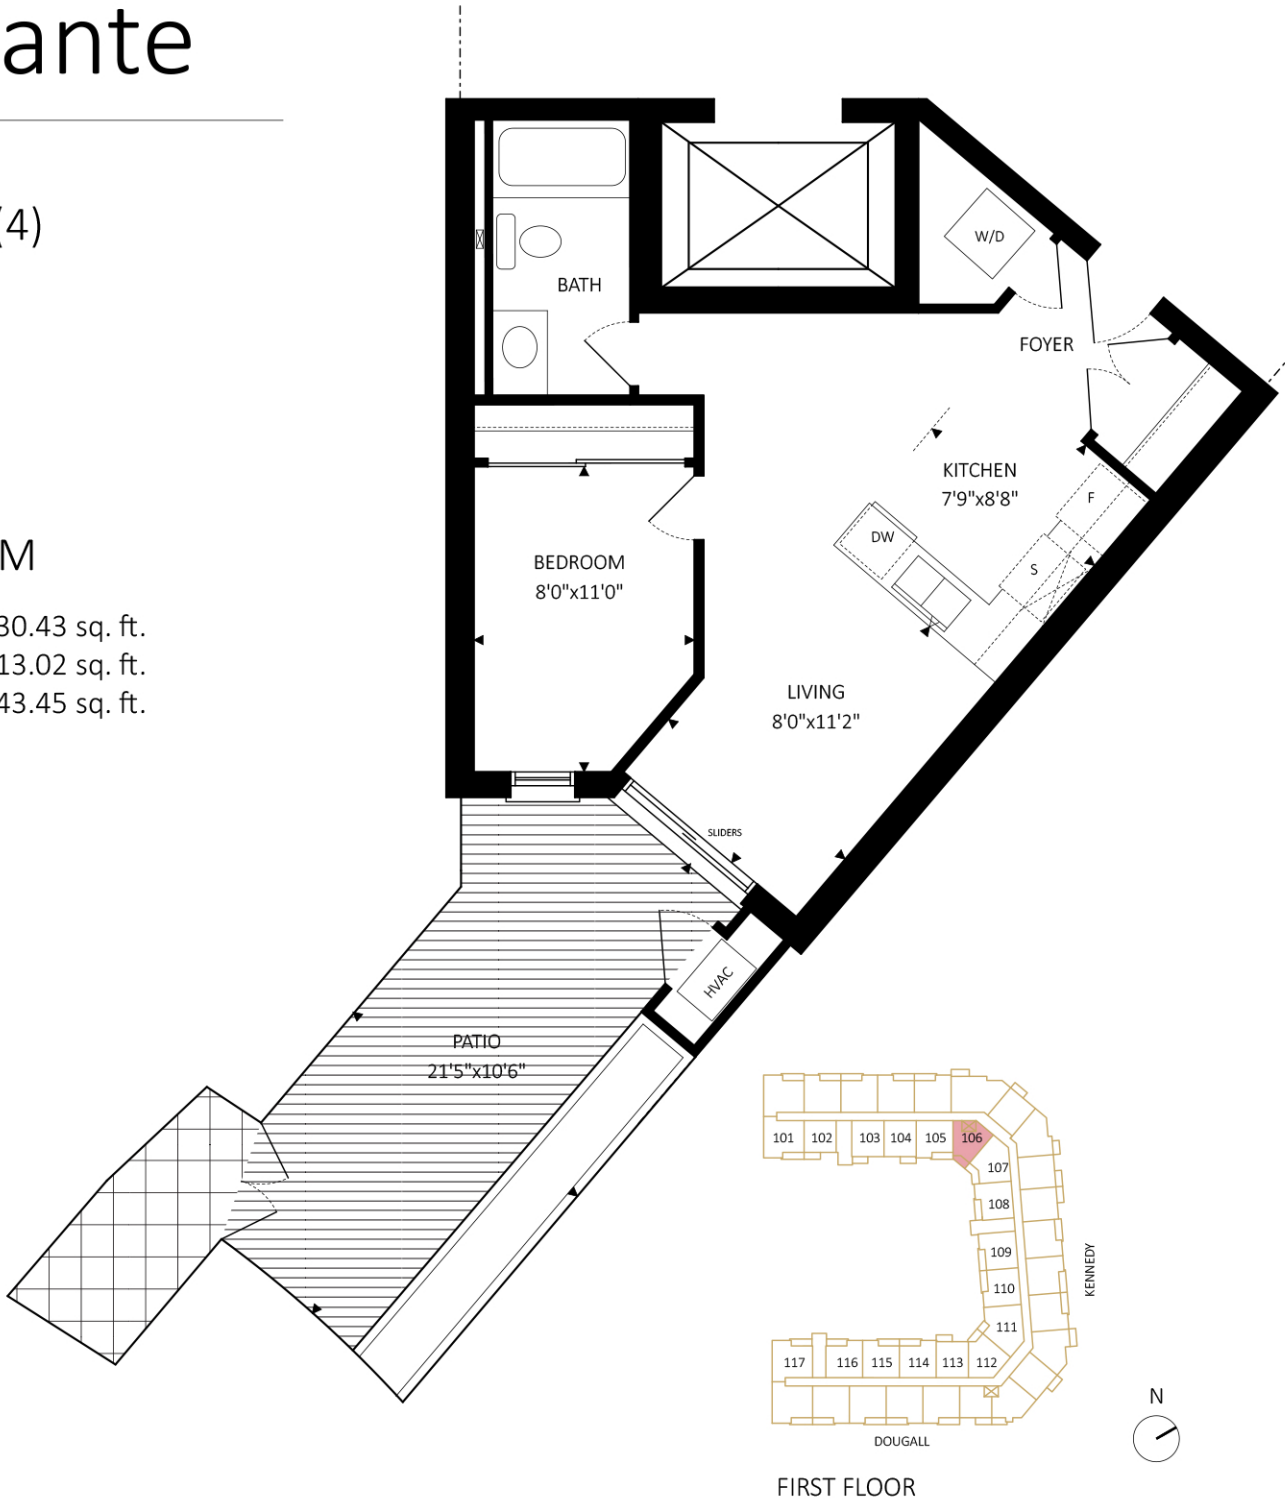

STRAWBERRY FIELDS
RESIDENCES

Diamante

MODEL D (4)

106

1 BEDROOM

LIVING: 530.43 sq. ft.
PATIO: 213.02 sq. ft.
TOTAL: 743.45 sq. ft.

FIRST FLOOR